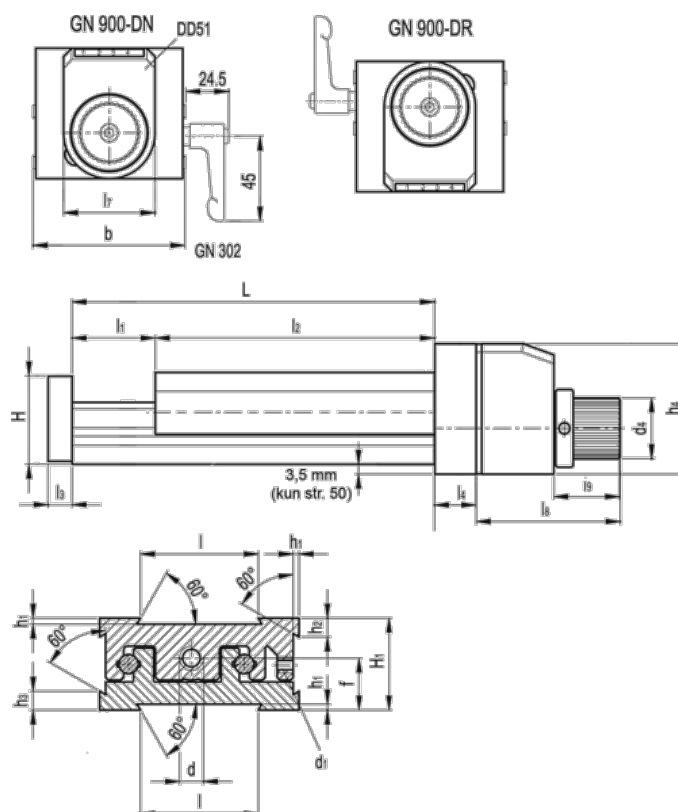

Article number: 20775012

Description: Adjustable slide unit
GN 900-50-145-75-DN-2

Measures

b = 50	h2 = 4.5	l7 = 33
d = M6x1	h3 = 7.0	l8 = 52
d1 = M4	h4 = 47	l9 = 24
d4 = 22	l = 30	
f = 13.0	L - l1 = 145-75	
H = 23.0	l2 = 70	
h1 = 1.5	l3 = 6	
H1 = 23	l4 = 12	